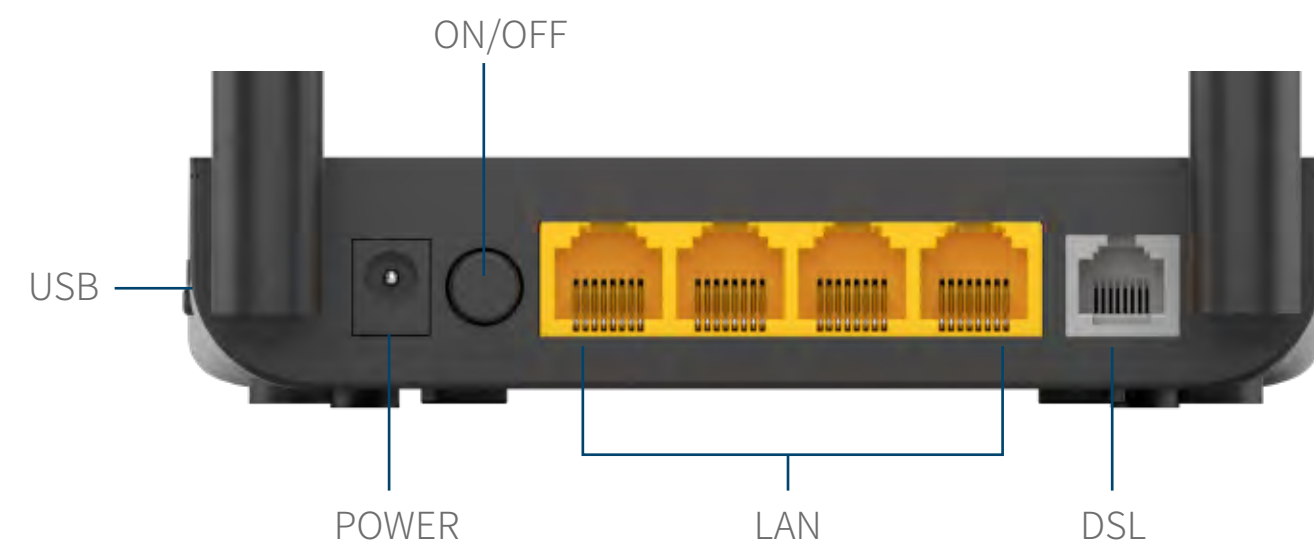

# N300 Wireless ADSL Router

DS124WSU

300Mbps

USB Sharing

Parental Control

IPv6

## Hardware

- Interfaces: 1 x RJ11 DSL Port, 4 x RJ45 LAN Port, 1 x USB 2.0 Port
- LED Indicators: Power, DSL, Intelnet, WLAN, WPS, USB, LAN1-LAN4
- Buttons: Power ON/OFF Button, WPS/ WiFi Button, Reset Button
- Power Supply: DC 12V 1A
- Antenna: 2 x Fixed Omni-directional Antenna
- Dimensions (W X D X H): 132 x 94 x 27mm